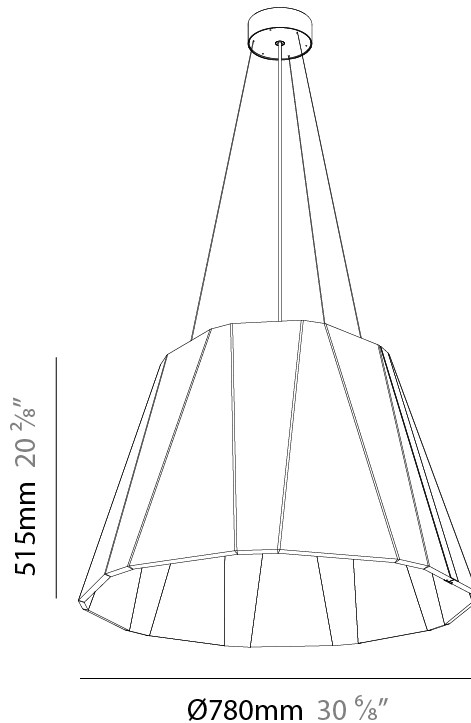

PHYSICAL

Shape: Cone
Diameter (mm): 780
Diameter (in): 30 ¹¹/₁₆
Height (mm): 515
Height (in): 20 ¹/₄
Weight (kg): 8.0

Diffuser: [Clear / Microprism / Clear Microprism](#)
Fixture Finish: [SSR / BKV / CWI / CRY / HAB / UFT / ITA / RUA / FTG / MYG / LOD / PUS / FRO / FUP / KIA / POP / BLS / SPG / MEY / GOH / CHC / COM / ABZ / JAG / OBR / MOS / ROR](#)
Holder Finish: [SSR / BKV / CWI / CRY / HAB / LAG / UFT / ITA / RUA / RUR / MIC / FTG / MYG / TWT / LOD / PUS / FRO / FUP / KIA / POP / BLS / SPG / MEY / GOH / GUM / CHC / COM / ABZ / JAG](#)
Acoustic Finish: [SFW / CYW / SEE / SYN / MTS / PMB / TTN / CYB / STO / DPE / BES / SHB / ARE / ANE / VRD / CRF](#)
Fixture Material: Acoustic
Primary Material: Acoustic
Cable Details: [2000mm/78 3/4" or 6000mm/236 1/4" Cable, - Black, Orange, Red, Transparent and White](#)

ELECTRICAL

Lamp Type: LED
Input Wattage (W): 53
Total Output Wattage (W): 48.2
Dimming: Tri-Mode (Non-Dimming and Phase Dimming (120Vac only) and 0-10V Dimming)
Driver Included: Yes
Driver Location: Integrated
Driver Type: Constant Current - Universal
Driver Class: Class 2
Input Voltage (V): 120 - 277
Constant Current (mA): 700mA
Upon Request: [MATTER Dimming / DALI Dimming (Remote)](#)

LED

Color Temperature (°K): [2700 / 3000 / 3500 / 4000](#)
Max. Delivered Lumen (lm): Max 7350
CRI: >90 CRI
Lamp Life (hrs): 50000

OPTICAL

RATINGS AND CERTIFICATIONS

Certified By: Certified for North American Standards
IP rating: IP20